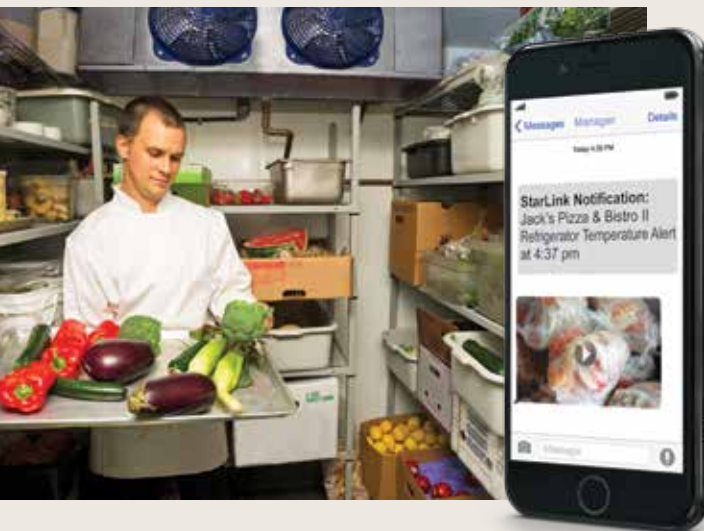

Beefing Up *your* Business?

StarLink ^(••)
Connect
for Smart Business

*In the know,
on the Go*

Add remote business management to your current alarm system

Professionally monitored security & today's top wireless communications

Keep your business, staff, clients & property safe with 24/7 professional monitoring and emergency response. For new systems or adding on to existing ones, **StarLink Connect®** not only provides smart business management control & convenience, but it also links your system to our licensed alarm monitoring station wirelessly. We use today's fastest multibillion dollar cyber-protected cellular networks, instead of relying on phone lines that can be gone, cut or down. We'll get you the help you need in any emergency, quickly and dependably.

Your security is our business and #1 priority.

StarLink

better business management

We understand no matter what business you're in, it takes all the right ingredients. That's why we're offering a new current security system, called **StarLink Connect®**. It's the time, easily and conveniently from any smart device. Keep video notifications on events, on virtually anything, like the scheduled events that did or didn't happen, alarms, video

Seeing is believing

Video monitoring & automatic video alerts keep you in touch with the shop, the stores, the restaurants – *virtually be in two places at once*. Get video alerts on things you choose to see, or pan cameras on demand; look in on an alarm events and cancel false ones. Check traffic and service levels to optimize staffing and customer care. Make sure a refrigerator full of food doesn't spoil when either your cold storage malfunctions or an employee does, leaving the fridge door ajar.