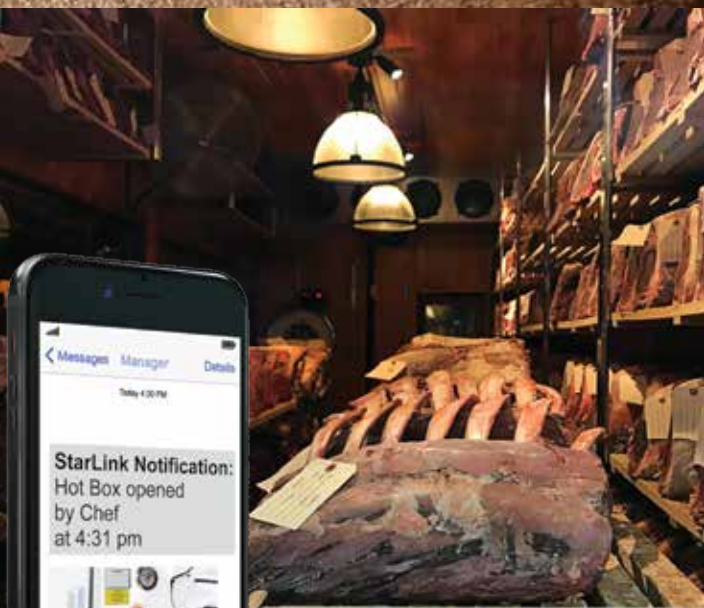

Beefing Up *your* Business?

StarLink ^(••)
Connect
for Smart Business

*In the know,
on the Go*

Add remote business management to your current alarm system

Professionally monitored security & today's top wireless communications

Keep your business, staff, clients & property safe with 24/7 professional monitoring and emergency response. For new systems or adding on to existing ones, **StarLink Connect®** not only provides smart business management control & convenience, but it also links your system to our licensed alarm monitoring station wirelessly. We use today's fastest multibillion dollar cyber-protected cellular networks, instead of relying on phone lines that can be gone, cut or down. We'll get you the help you need in any emergency, quickly and dependably.

Your security is our business and #1 priority.

StarLink

better business management

We understand no matter what business you're in, it takes all the right ingredients. That's why we're offering a new current security system, called **StarLink Connect®**. It's the time, easily and conveniently from any smart device. Keep video notifications on events, on virtually anything, like the scheduled events that did or didn't happen, alarms, video

Seeing is believing

Video monitoring & automatic video alerts keep you in touch with the shop, the stores, the restaurants – *virtually be in two places at once*. Get video alerts on things you choose to see, or pan cameras on demand; look in on an alarm events and cancel false ones. Check traffic and service levels to optimize staffing and customer care. Make sure a refrigerator full of food doesn't spoil when either your cold storage malfunctions or an employee does, leaving the fridge door ajar.