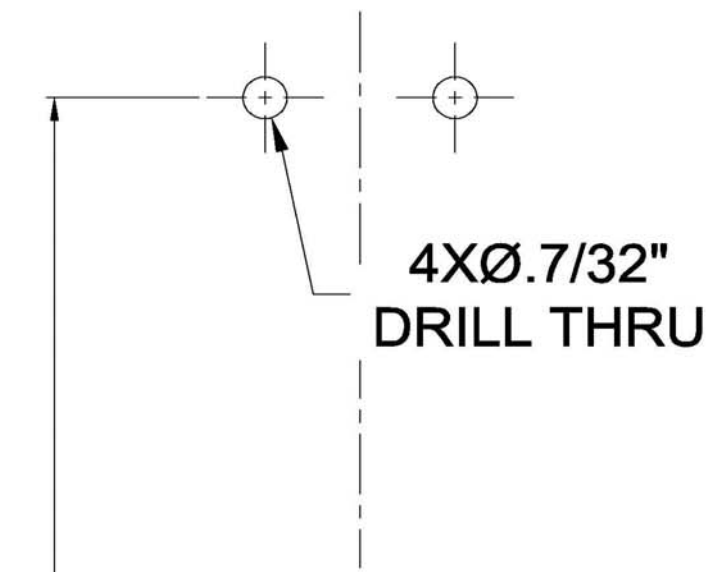

PDL1300

OUTSIDE
TOP

FOR ADAMS-RITE:

- 4710
- 4730
- 4900
- MS1850S
- MS1950
- MS1850S-050
- MS1950-050

345 Bayview Avenue
Amityville, New York 11701
For Sales and Repairs 1-800-ALA-LOCK
For Technical Service 1-800-645-9440
Publicly traded on NASDAQ Symbol: NSSC