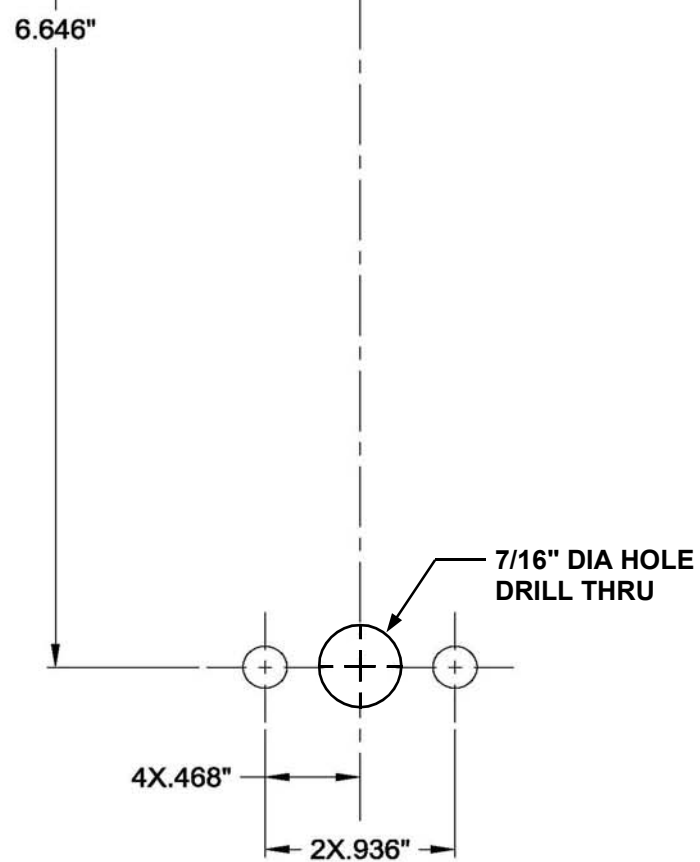

PDL1300

OUTSIDE
TOP

FOR ADAMS-RITE:

- 4710
- 4730
- 4900
- MS1850S
- MS1950
- MS1850S-050
- MS1950-050

345 Bayview Avenue
Amityville, New York 11701
For Sales and Repairs 1-800-ALA-LOCK
For Technical Service 1-800-645-9440
Publicly traded on NASDAQ Symbol: NSSC